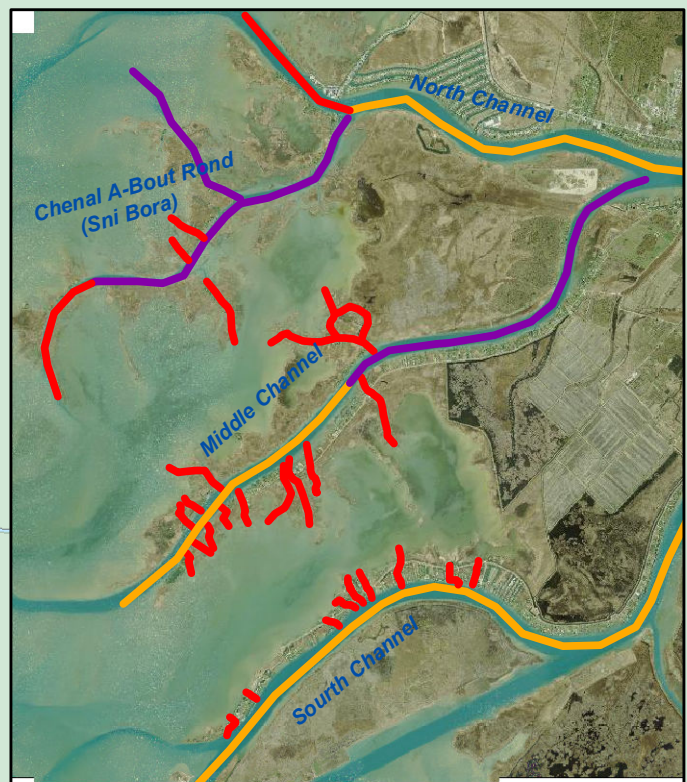

# Southern St. Clair County No Wake Zones

[www.BluewaysOfStClair.org](http://www.BluewaysOfStClair.org)

## Boat Restrictions

**200/600 Foot Rule** —  
 Vessels less than 26 feet in length, no wake speed within 200 feet of shoreline, dock or pierhead, within the boundaries of the State of Michigan.  
 Vessels 26 feet or greater, no wake speed within 600 feet of shoreline, dock or pierhead, within the boundaries of the State of Michigan.

**> 26 Foot Rule** —  
 No Wake for vessels 26 feet and longer. Vessels less than 26 feet must maintain No Wake speed 200 Feet from shoreline, dock or pierhead, within the boundaries of the State of Michigan.

Swan Creek

St. Clair River

194

North Channel

Chenal A-Bout Rond (Sni Bora)

Middle Channel

South Channel