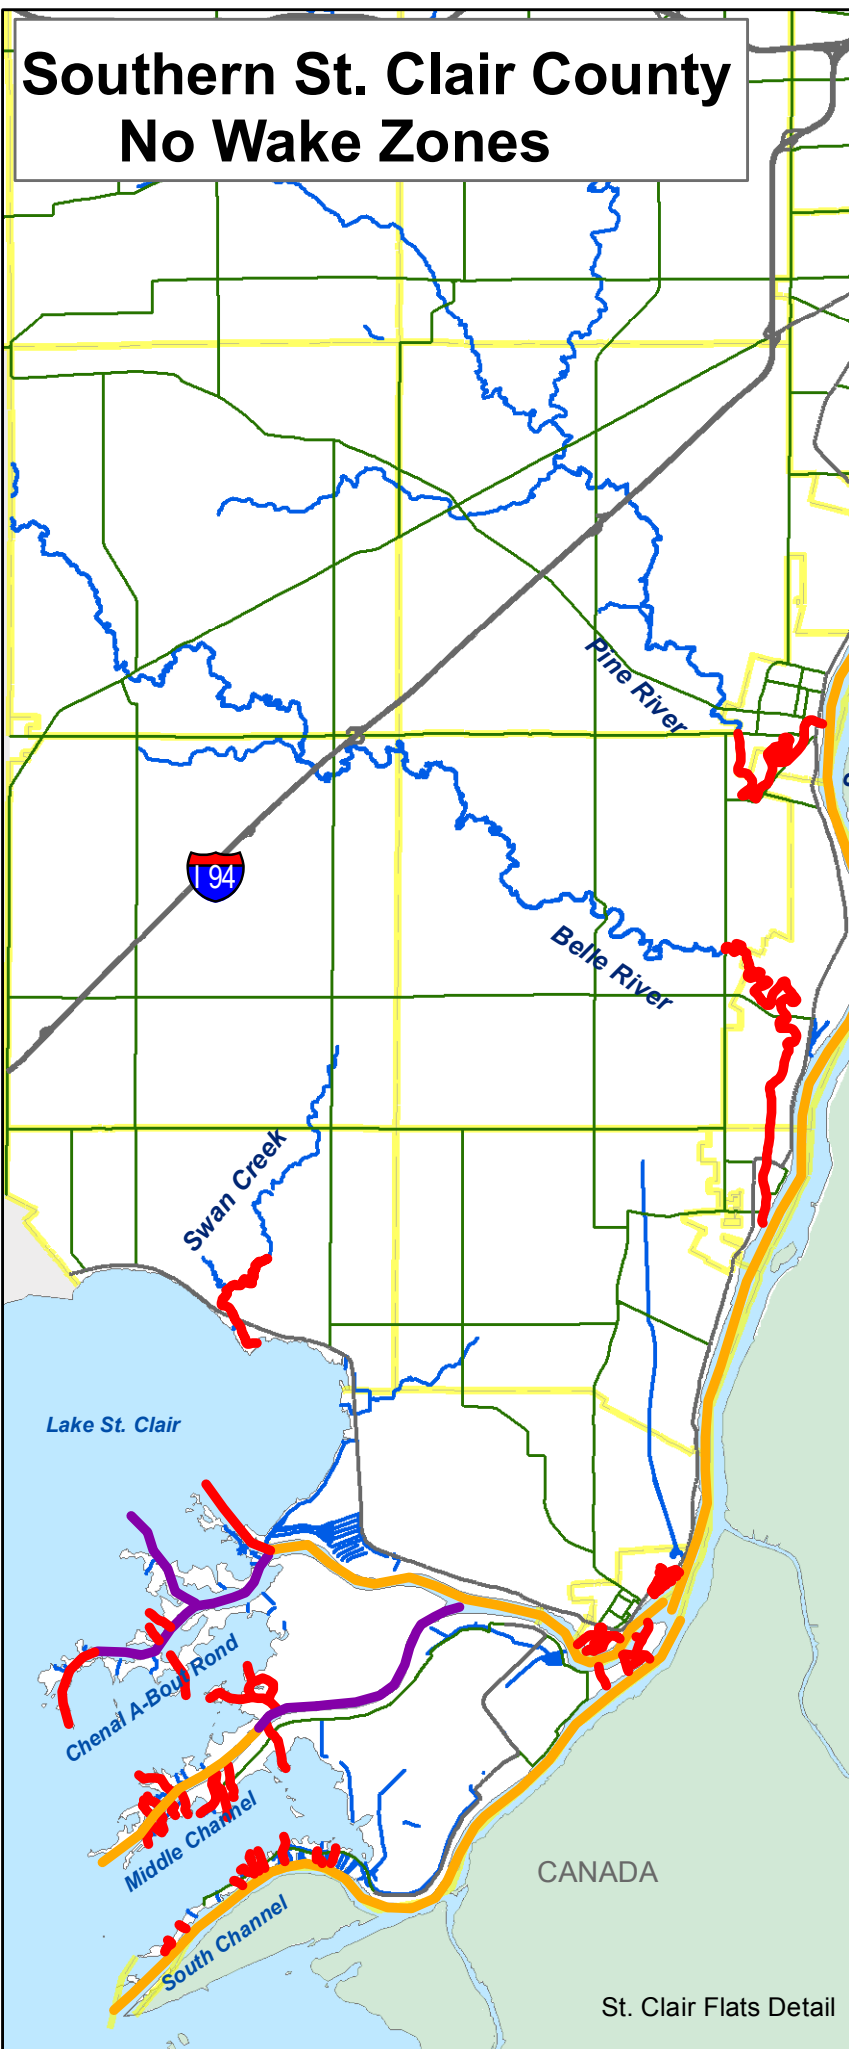

# Southern St. Clair County No Wake Zones

[www.BluewaysOfStClair.org](http://www.BluewaysOfStClair.org)

## Boat Restrictions

**200/600 Foot Rule** —  
 Vessels less than 26 feet in length, no wake speed within 200 feet of shoreline, dock or pierhead, within the boundaries of the State of Michigan.  
 Vessels 26 feet or greater, no wake speed within 600 feet of shoreline, dock or pierhead, within the boundaries of the State of Michigan.

**> 26 Foot Rule** —  
 No Wake for vessels 26 feet and longer. Vessels less than 26 feet must maintain No Wake speed 200 Feet from shoreline, dock or pierhead, within the boundaries of the State of Michigan.

St. Clair Flats Detail

CANADA

Lake St. Clair

Chenal A-Bout Rond

Middle Channel

South Channel

Pine River

Belle River