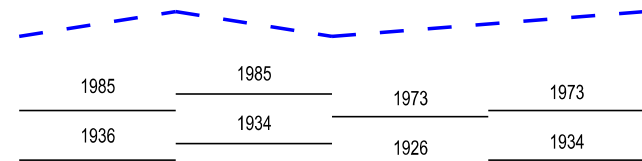

LAKE ST. CLAIR WATER LEVELS - FEBRUARY 2020

LEGEND

LAKE LEVELS

RECORDED

PROJECTED

AVERAGE **

MAXIMUM **

MINIMUM **

** Average, Maximum and Minimum for period 1918-2019