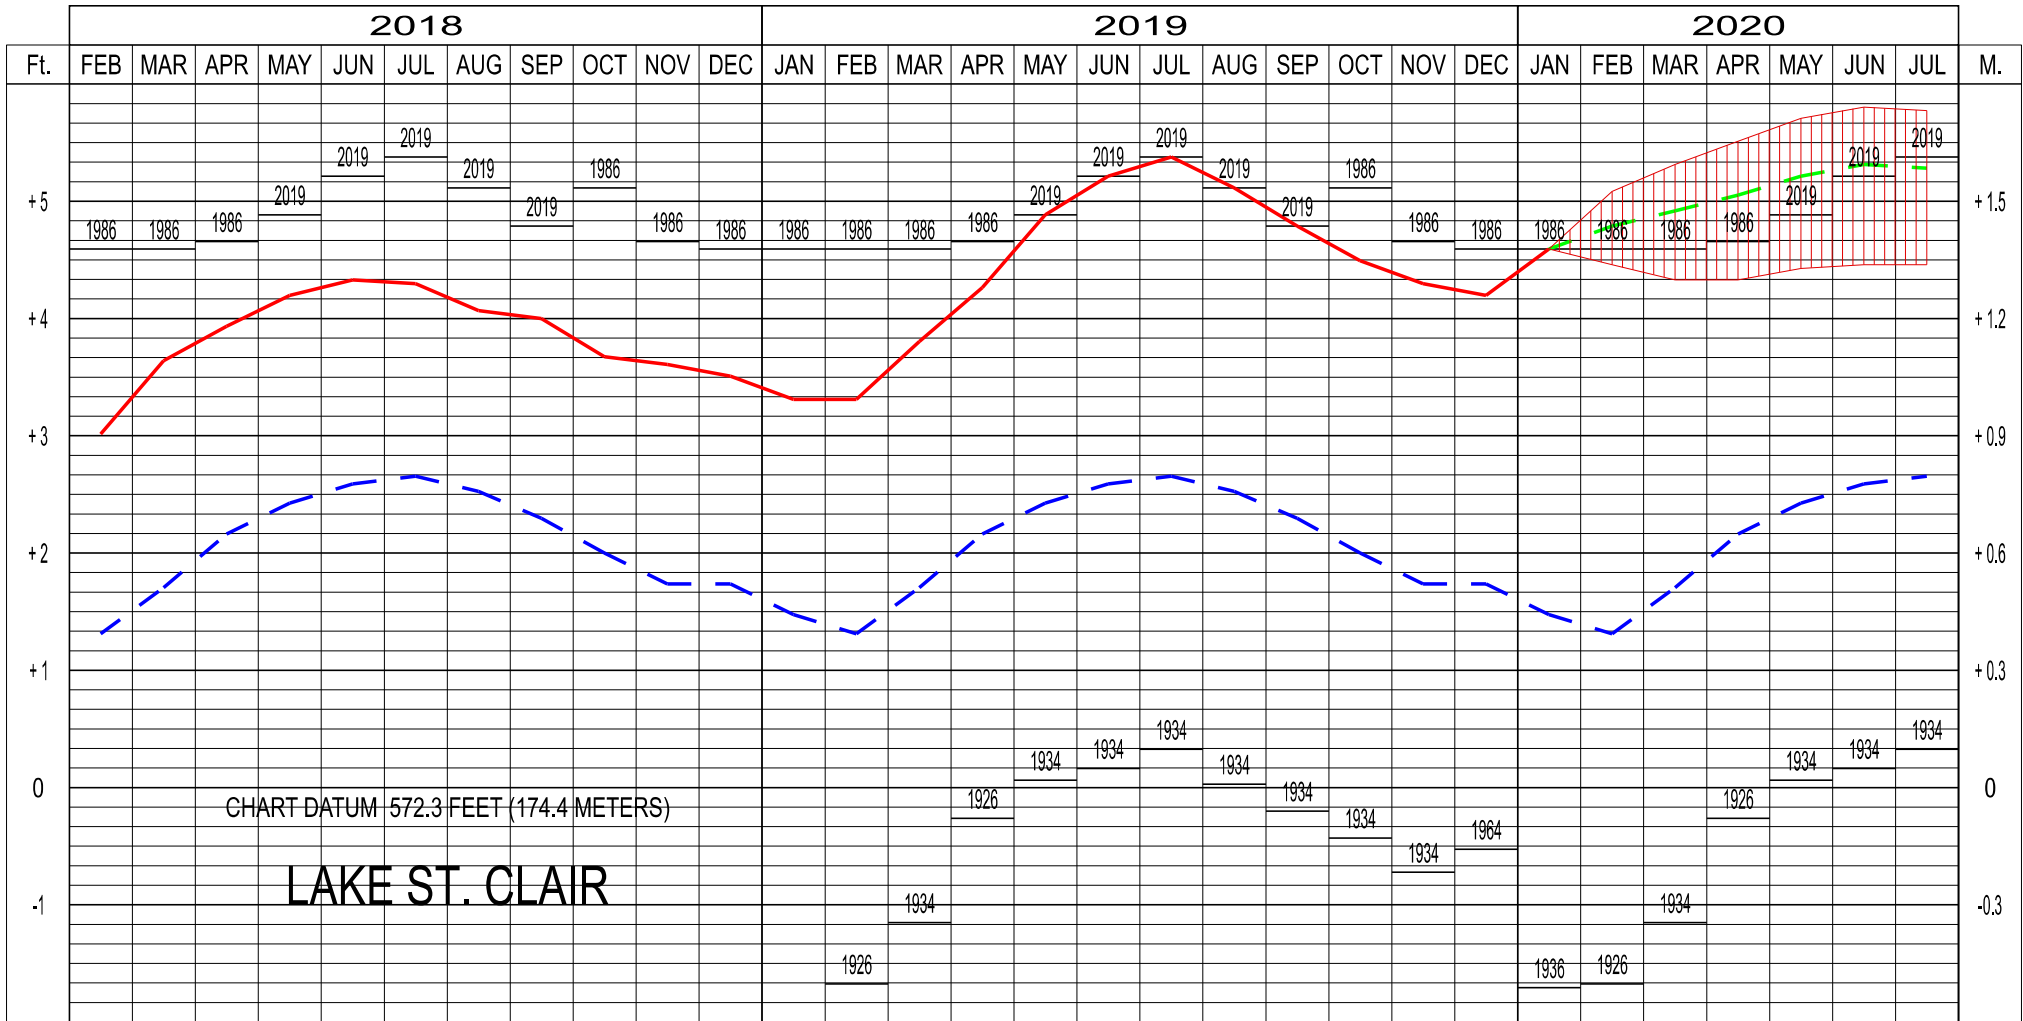

LAKE ST. CLAIR WATER LEVELS - FEBRUARY 2020

LEGEND

LAKE LEVELS

RECORDED

PROJECTED

AVERAGE **

MAXIMUM **

MINIMUM **

** Average, Maximum and Minimum for period 1918-2019